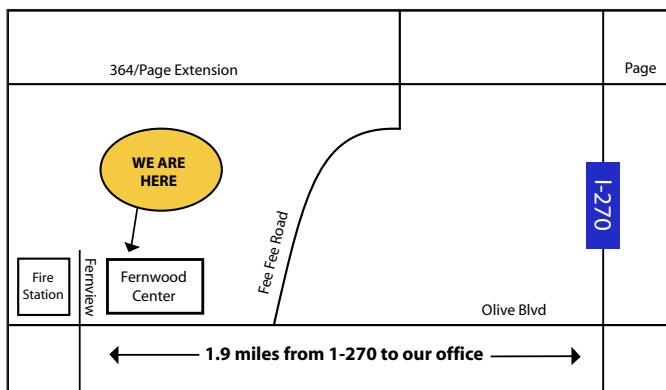

We look forward to seeing you!

Driving Directions:

Massage Works is located 1-1/2 miles West of Olive Blvd/Hwy 270 on the North side of Olive Blvd. Look for a two story strip center and we are in the top left space. There is an elevator in the center of the building for your convenience.